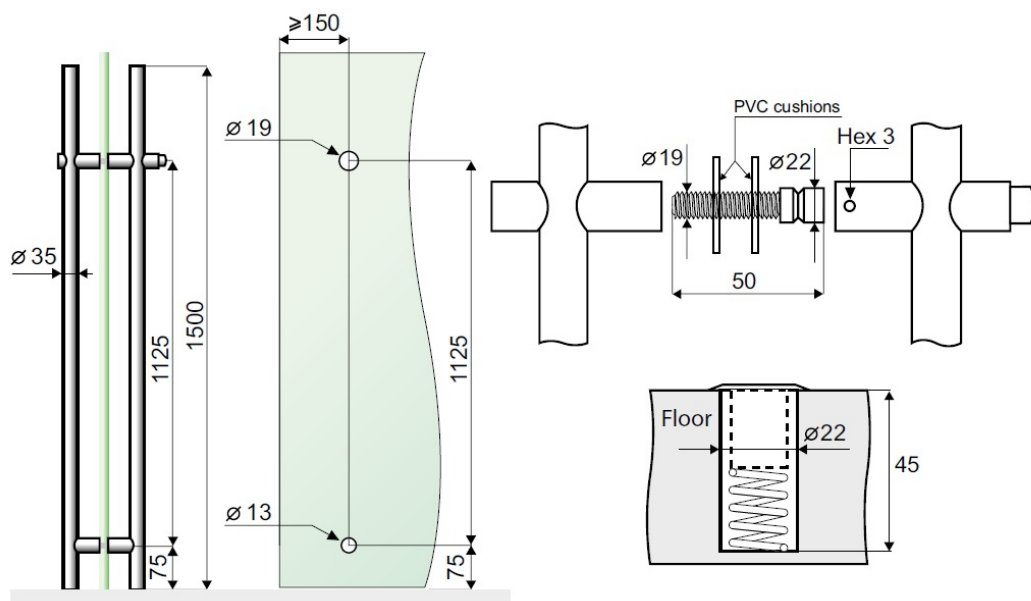

PRODUCT SHEET

Description:

Door Bar Handle Lock $\varnothing 35 \times 1500 \text{mm}$ W/Cylinder+Knob, SS-304 Brushed, W/Dust Free Floor Socket, F/8-12mm Glass,W/5 Metal, Keys, 5000 KD, cc:1125mm, Cylinder Hole $\varnothing 19 \text{mm}$ & Bottom Hole, $\varnothing 13 \text{mm}$. Latch Size: 40mm.

Item number:

14.60.600-0

Units	Box	Carton	HS Code	Barcode
Set	1	6	8301401100	
				5704866052313

SISO A/S

Mileparken 11
DK-2740 Skovlunde
Denmark
VAT: DK 24786013

Phone +45 45 830 900

www.siso.dk
siso@siso.dk